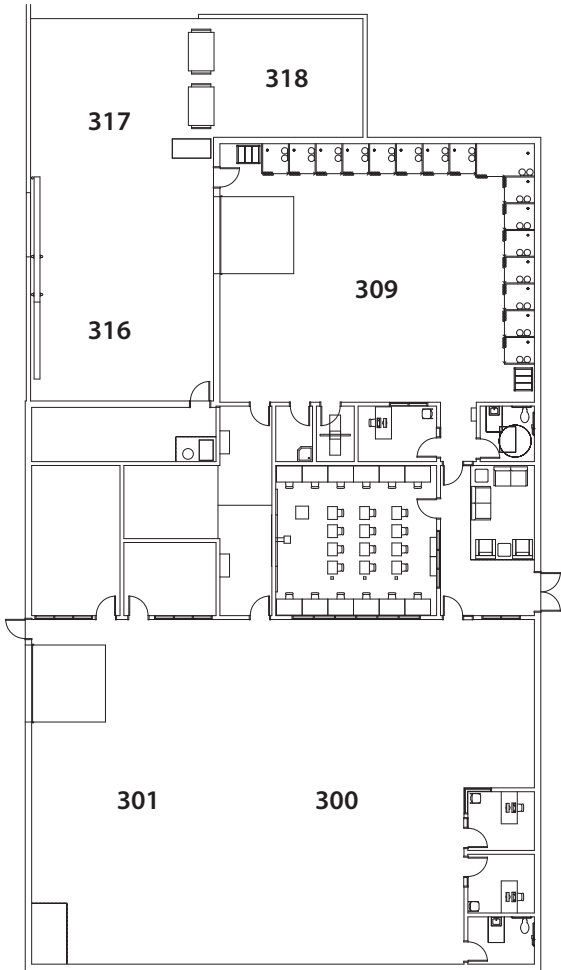

Walla Walla Community College

Clarkston Campus
 1470 Bridge Street • Clarkston, WA 99403
 509.758.3339 • wwcc.edu
 clarkston.warrioradvising@wwcc.edu

Campus Overview

Main Building

**Health
Science
Center**