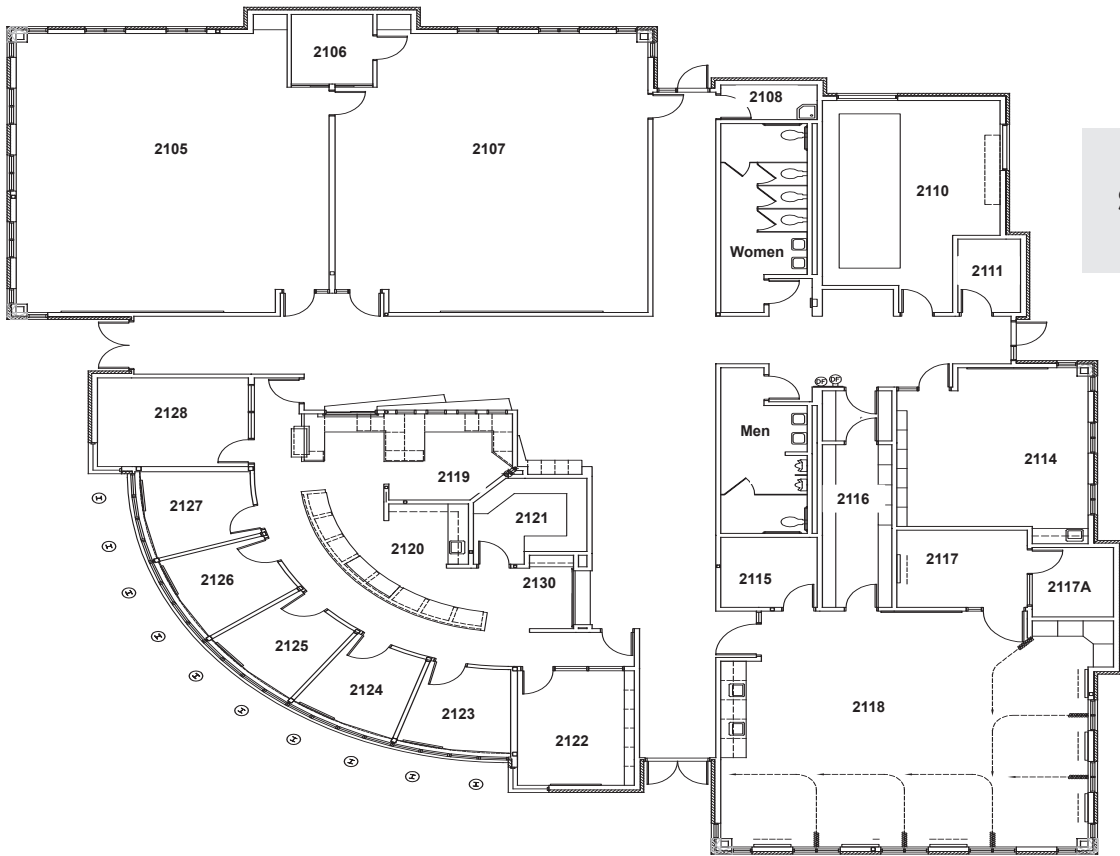

Walla Walla Community College

Clarkston Campus
 1470 Bridge Street • Clarkston, WA 99403
 509.758.3339 • wwcc.edu
 clarkston.warrioradvising@wwcc.edu

Campus Overview

Main Building

**Health
Science
Center**