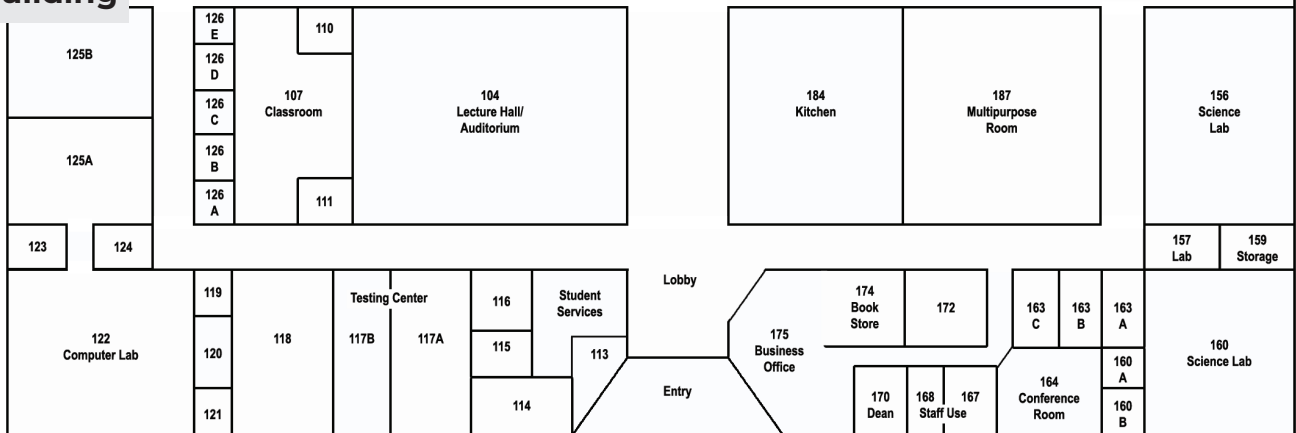

Walla Walla Community College

Clarkston Campus
 1470 Bridge Street • Clarkston, WA 99403
 509.758.3339 • wwcc.edu
 clarkston.warrioradvising@wwcc.edu

Campus Overview

Main Building

**Health
Science
Center**