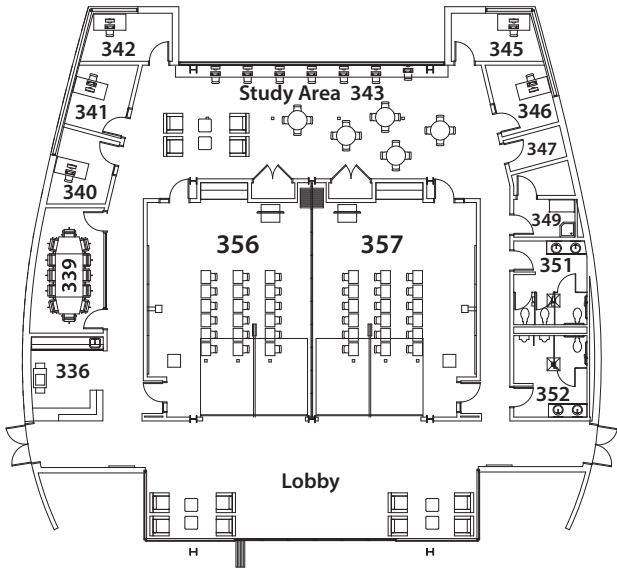

Walla Walla Community College

Clarkston Campus
 1470 Bridge Street • Clarkston, WA 99403
 509.758.3339 • wwcc.edu
 clarkston.warrioradvising@wwcc.edu

Campus Overview

Main Building

**Health
Science
Center**