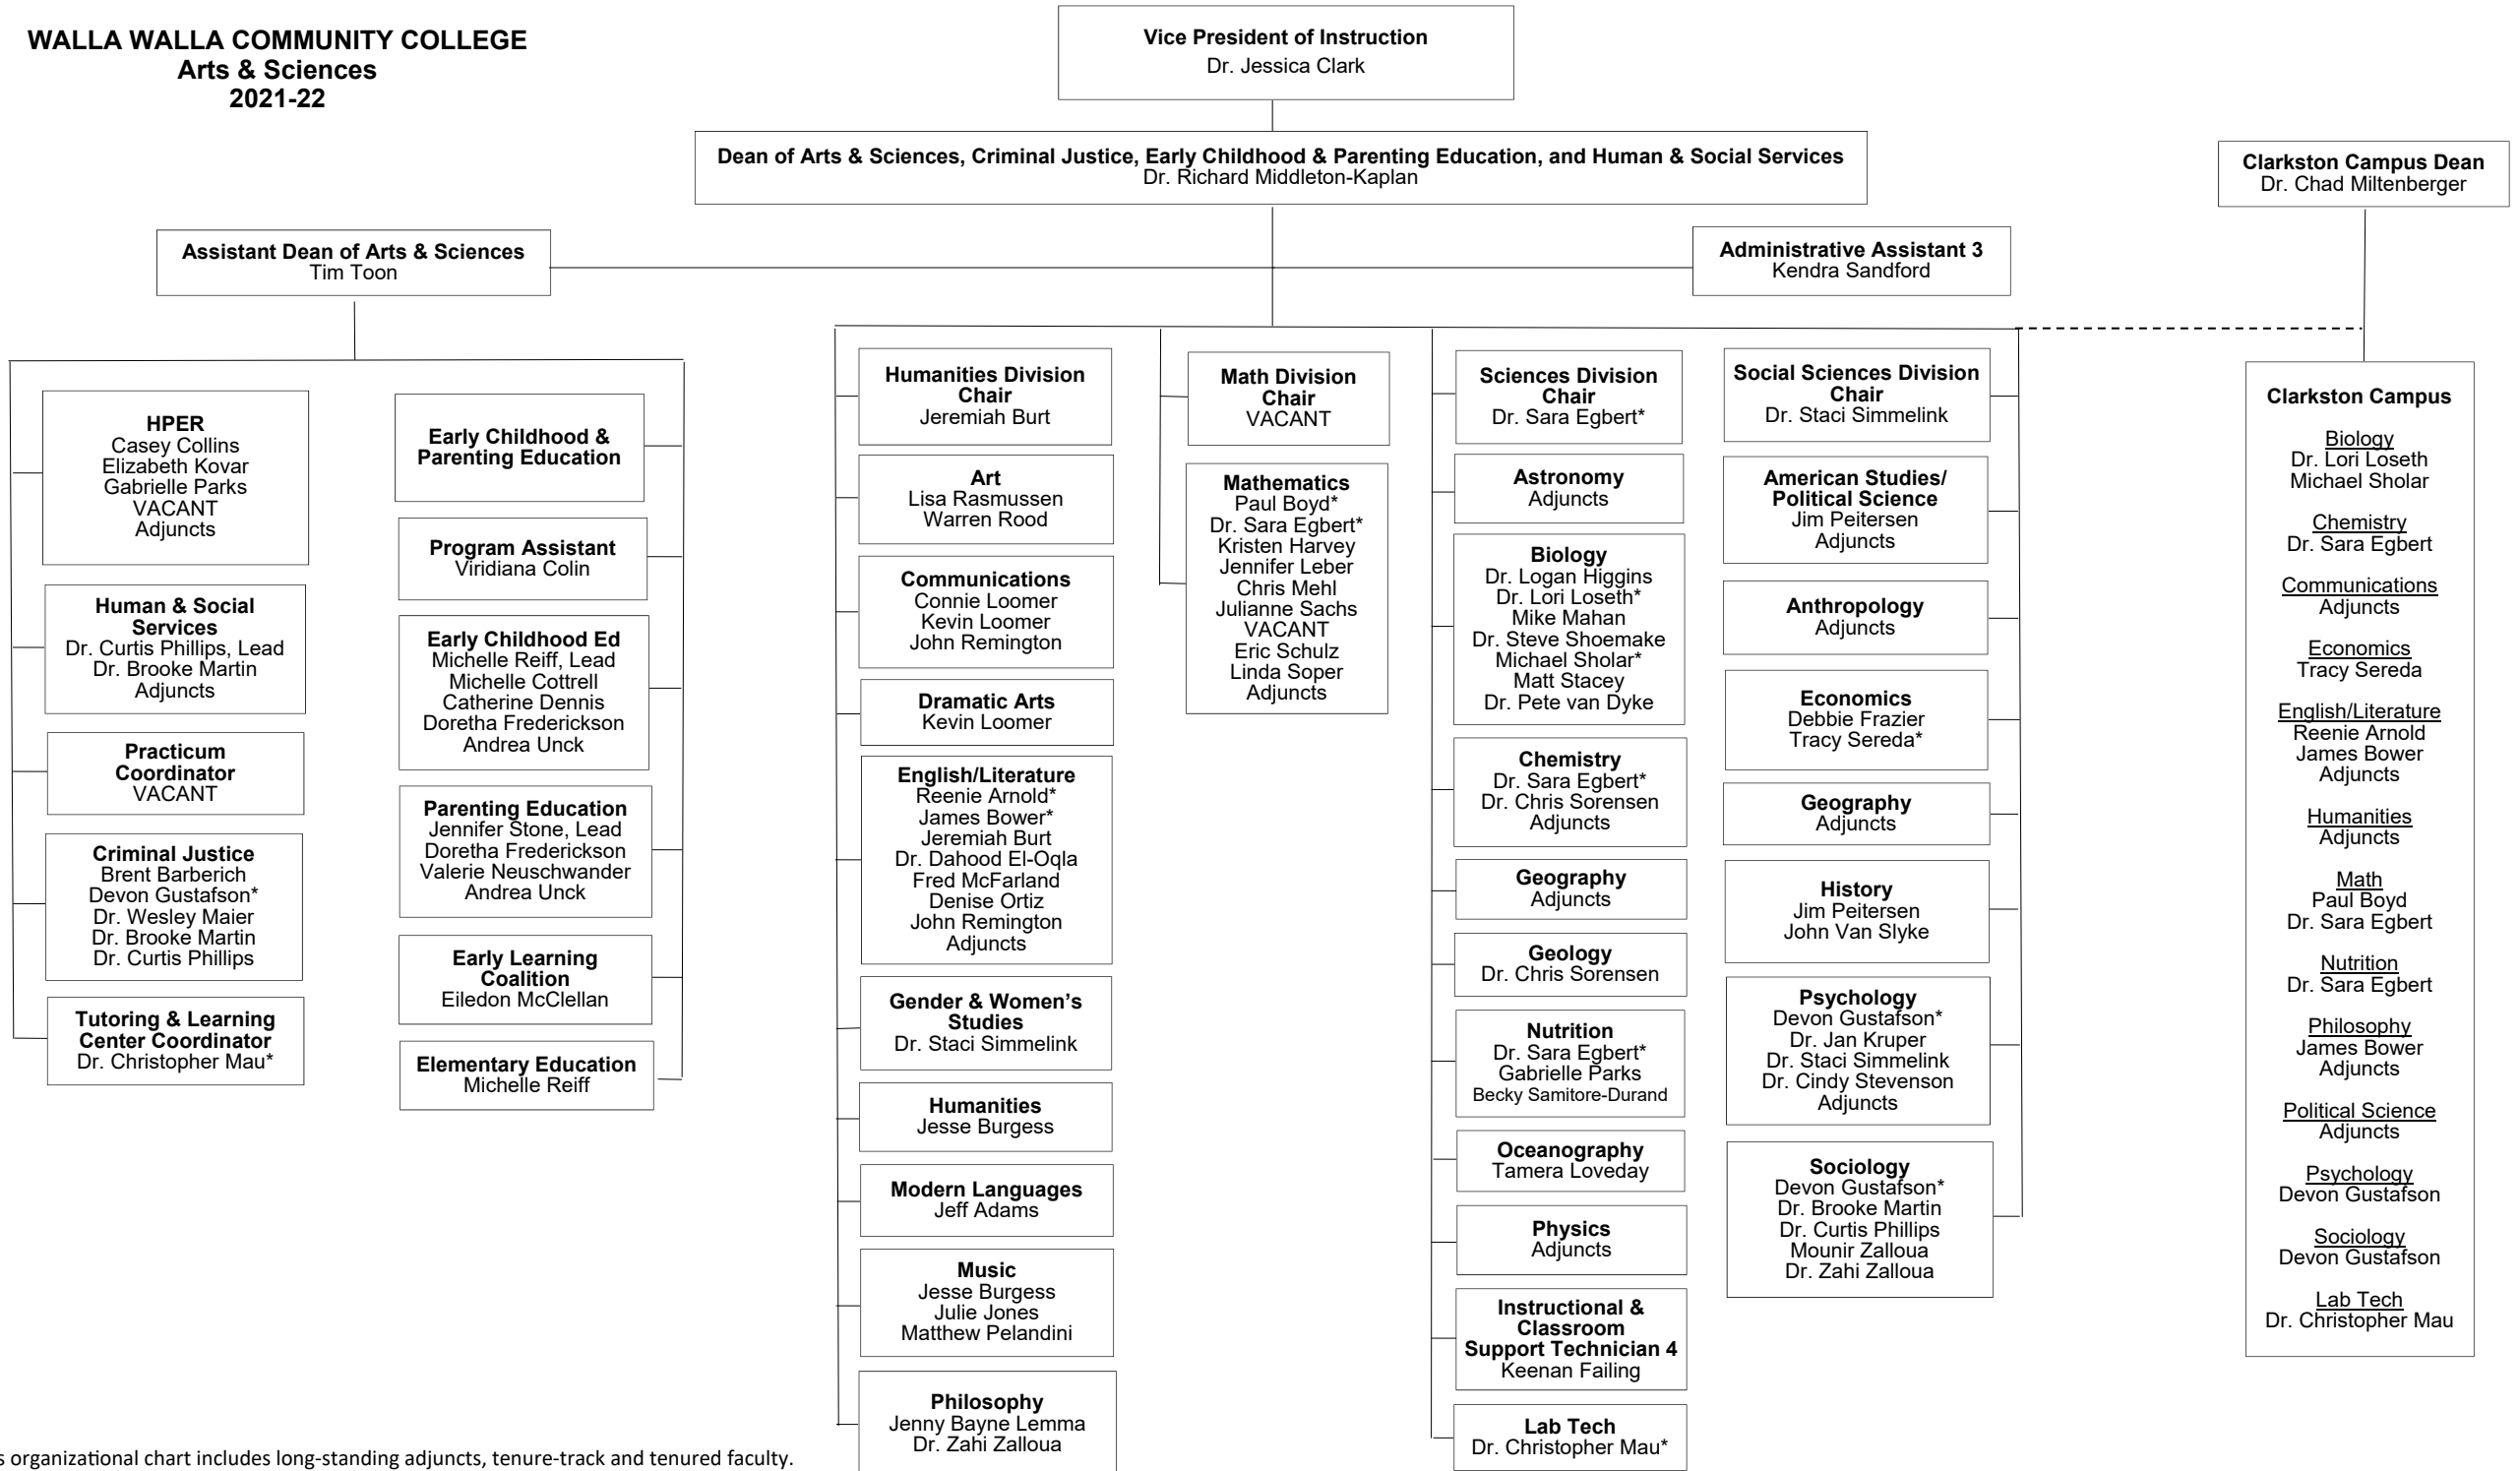

WALLA WALLA COMMUNITY COLLEGE
Arts & Sciences
2021-22

This organizational chart includes long-standing adjuncts, tenure-track and tenured faculty.

* Denotes Clarkston Campus Faculty