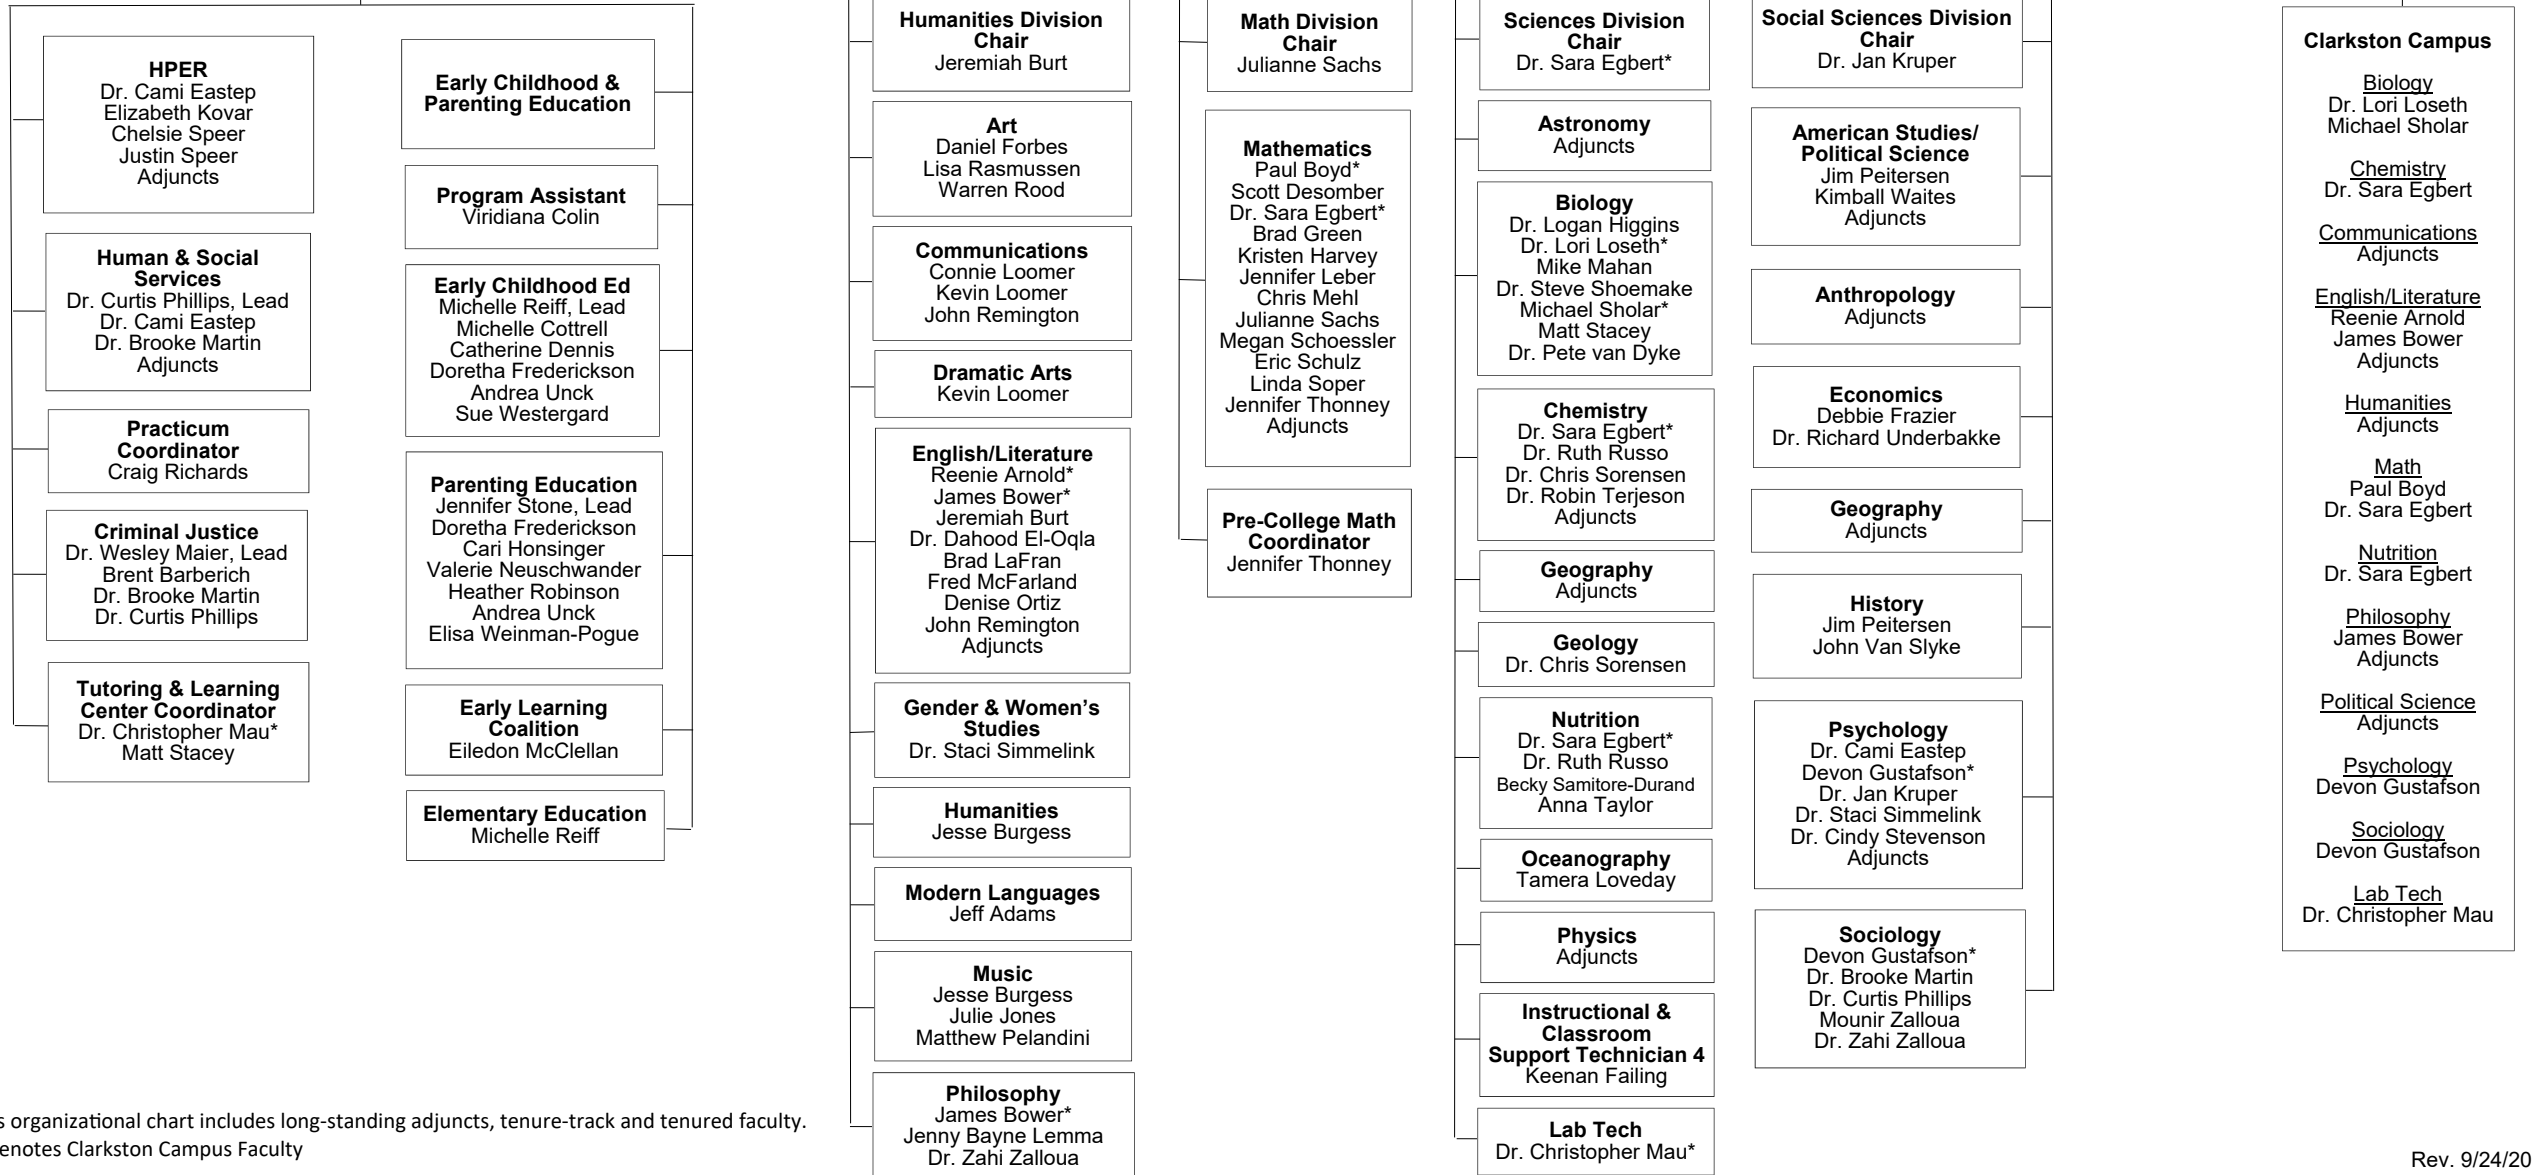

WALLA WALLA COMMUNITY COLLEGE
Arts & Sciences
2020-21

Vice President of Instruction
 VACANT

Dean of Arts & Sciences, Criminal Justice, Early Childhood & Parenting Education, and Human & Social Services
 Dr. Richard Middleton-Kaplan

Clarkston Campus Dean
 Dr. Chad Miltenberger

Assistant Dean of Arts & Sciences
 Tim Toon

Administrative Assistant 3
 Laura Wooster

This organizational chart includes long-standing adjuncts, tenure-track and tenured faculty.
 * Denotes Clarkston Campus Faculty