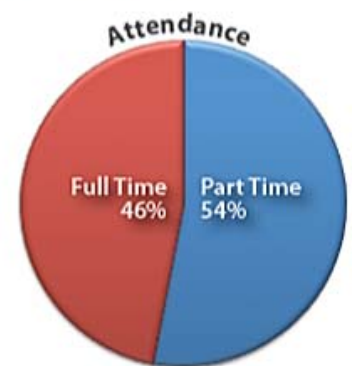

WWCC FACT SHEET

Our Vision is that, Walla Walla Community College will be the catalyst that transforms our students' lives and the communities we serve.

GENERAL FACTS

Programs:	48 degree and 69 certificate programs in Academic, Workforce, and Developmental Education on all campuses.	
Full-Time Equivalent Enrollment:	Walla Walla Campus:	2326.3
	Clarkston Campus:	435.7
	WA State Penitentiary:	931.1
	Coyote Ridge Correctional Center:	756.6
	eLearning:	638.3
	All other locations:	209.7
	Total	5297.8
Assistance:	72% of eligible students receive need based financial aid	
Student/Faculty ratio:	19.47 students per faculty	
Employee Information:	130 Full Time Faculty 324 Part Time Faculty 115 Exempt Staff 117 Classified Staff	

STUDENT PROFILE CHARTS

Ethnicity

Asian/Pacific Islander	2%
African American	1%
Native American	1%
Hispanic/Latino	22%
Other, Multiracial	3%
White/Non-Hispanic	57%
Unknown	14%

Gender

Female:	57%
Male:	43%
Median Age	27.7